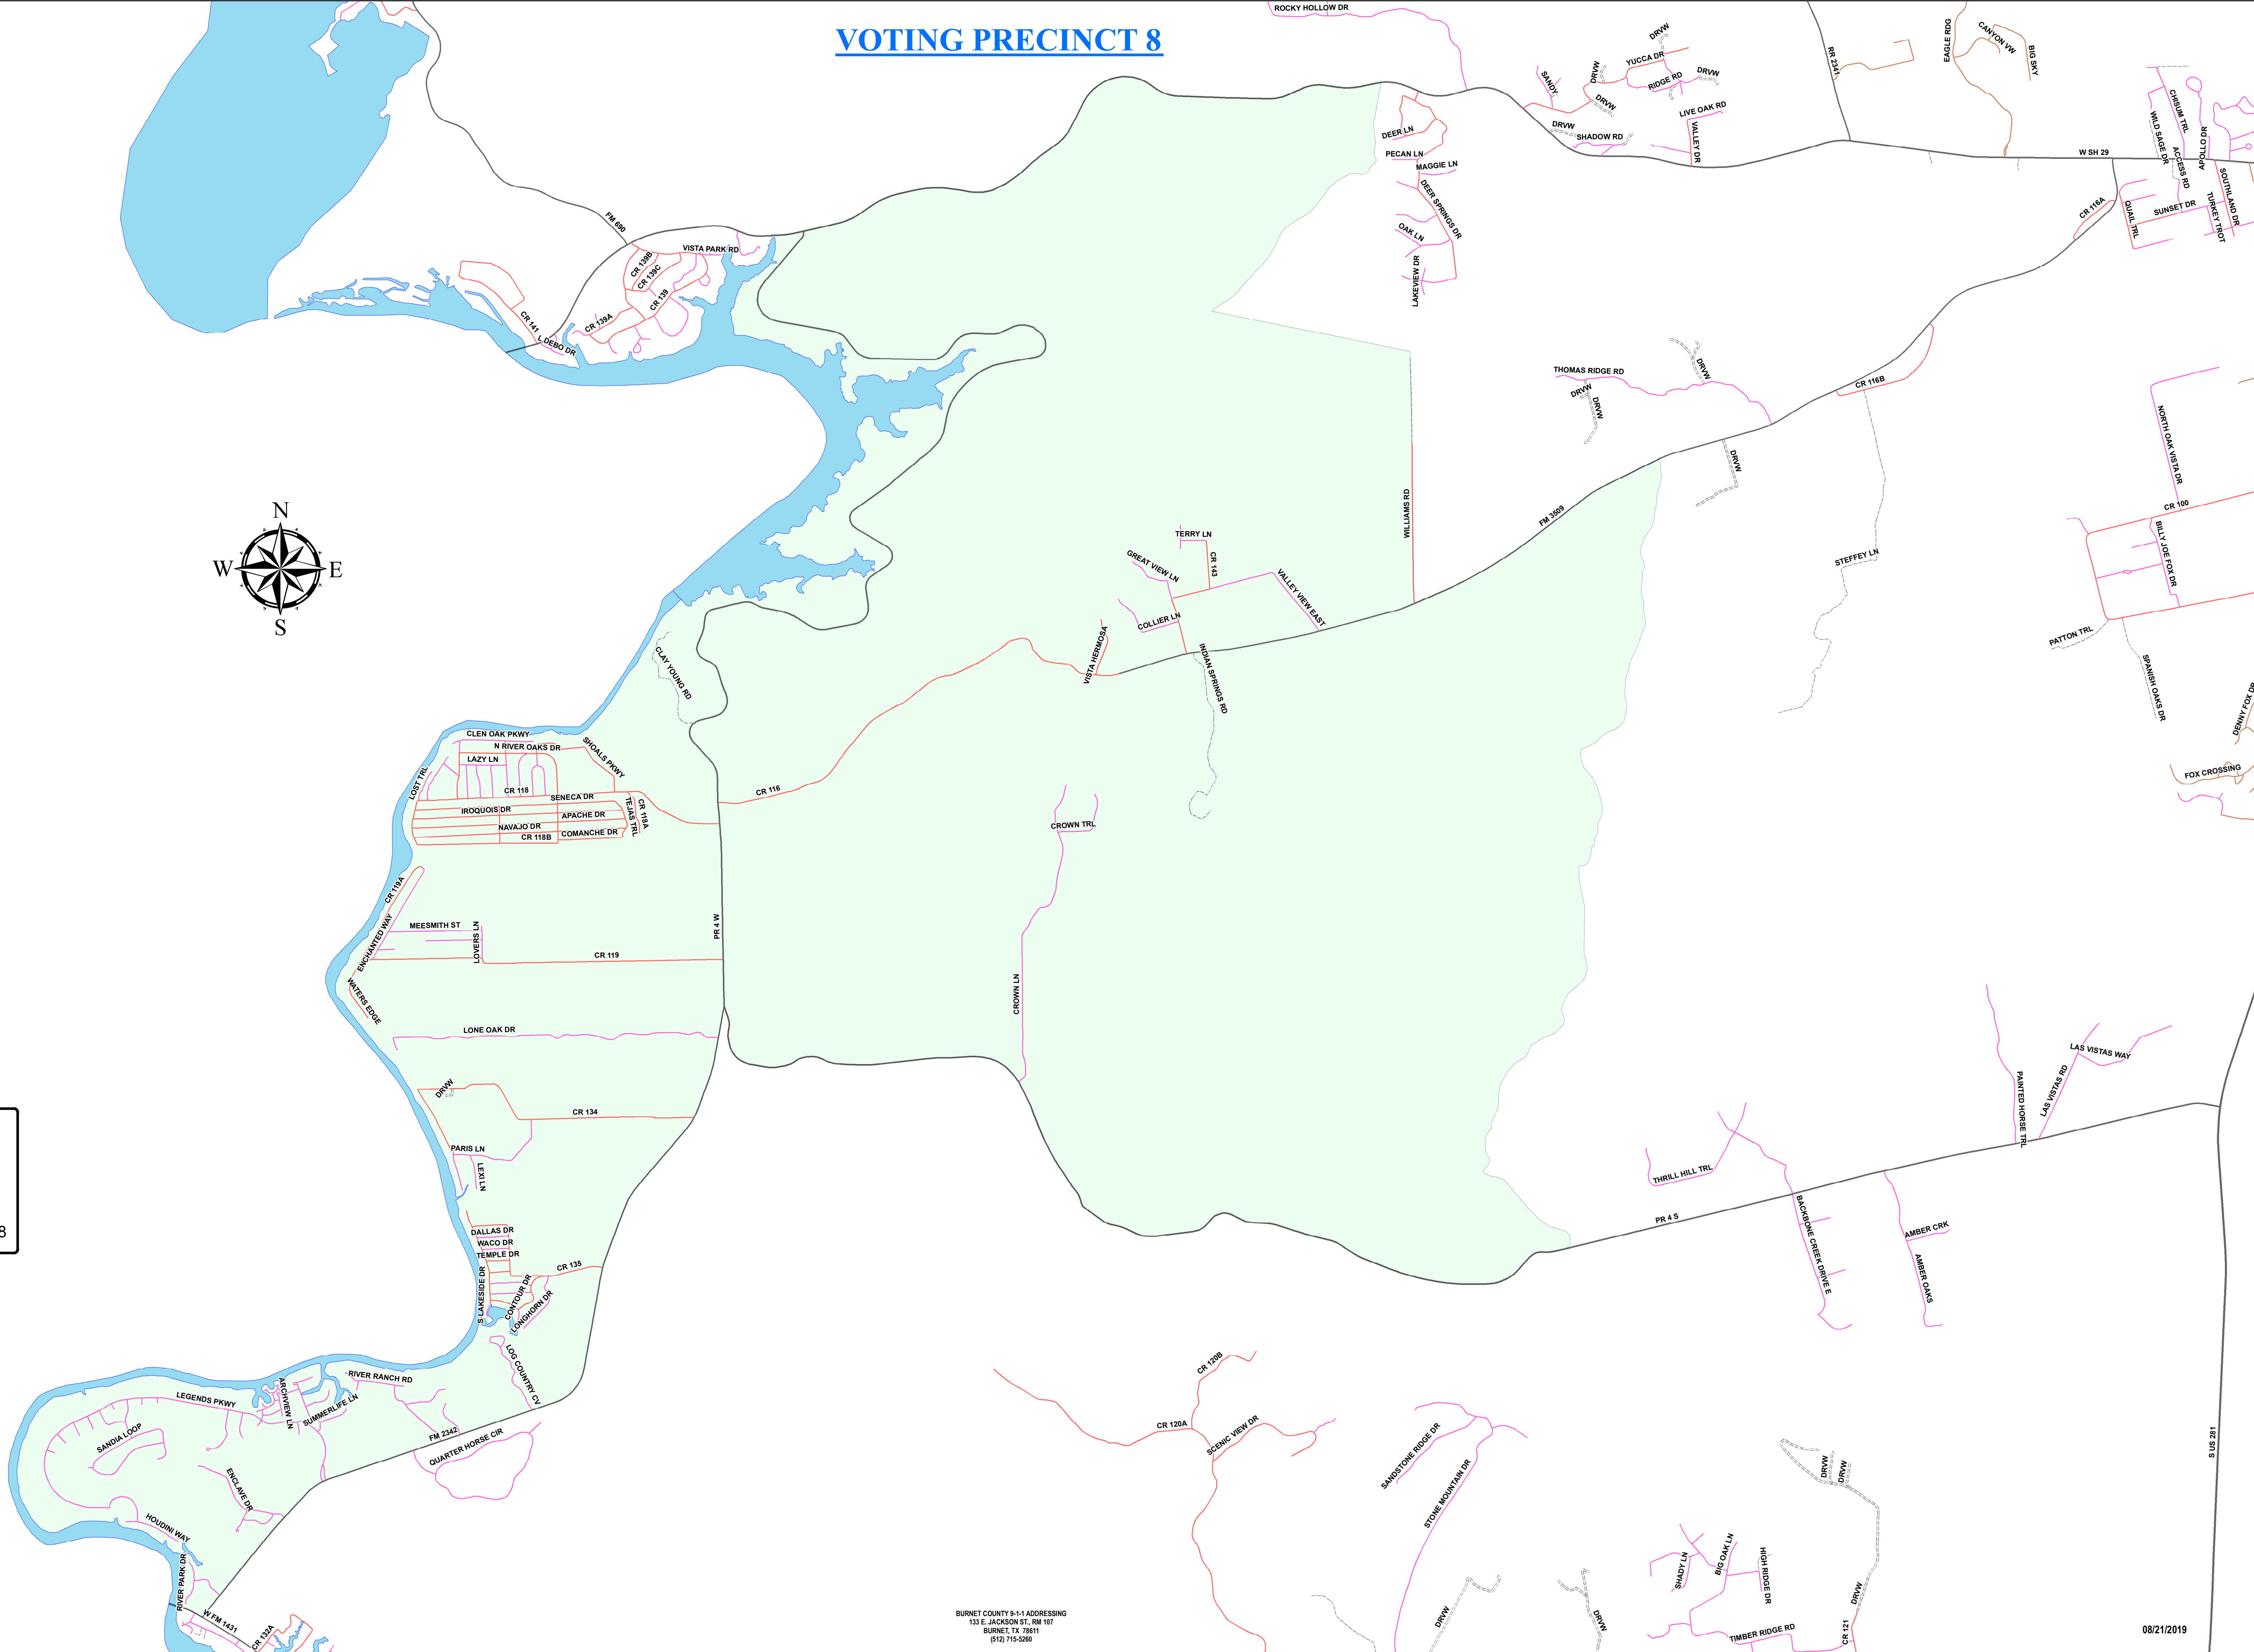

VOTING PRECINCT 8

Legend

- LAKE
- NAME
- VOTING PCT 8