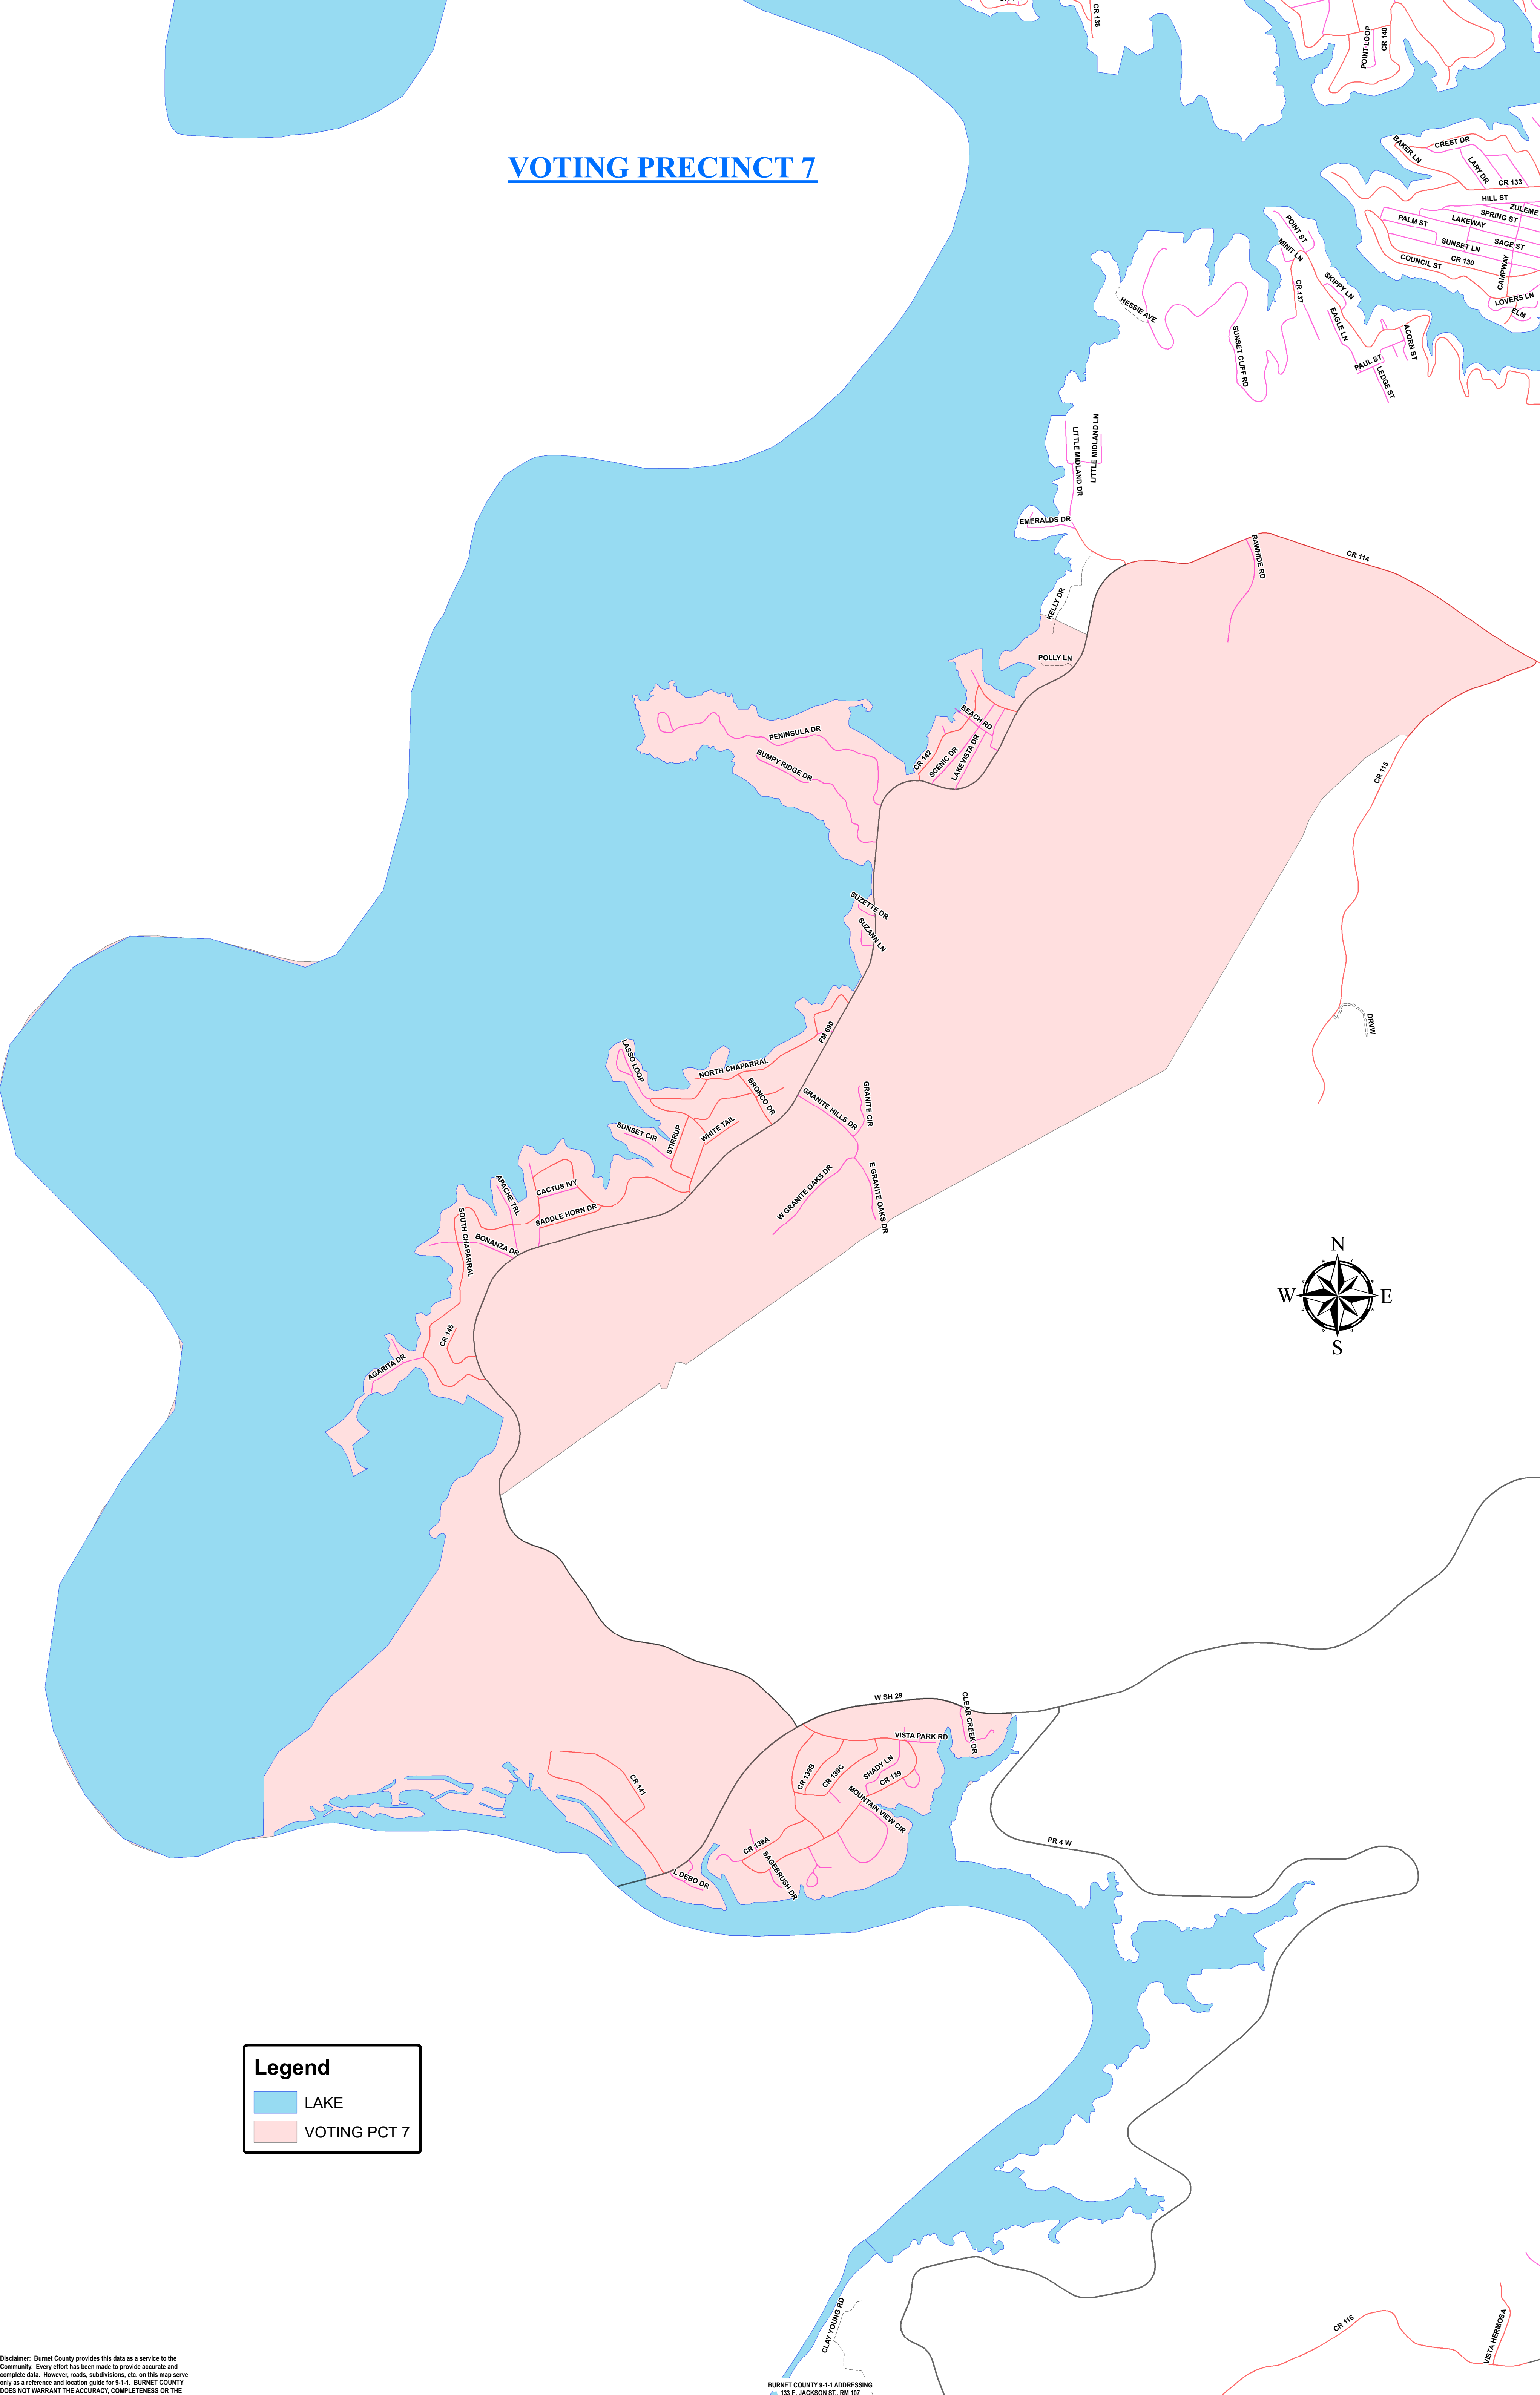

VOTING PRECINCT 7

Legend

- LAKE
- VOTING PCT 7