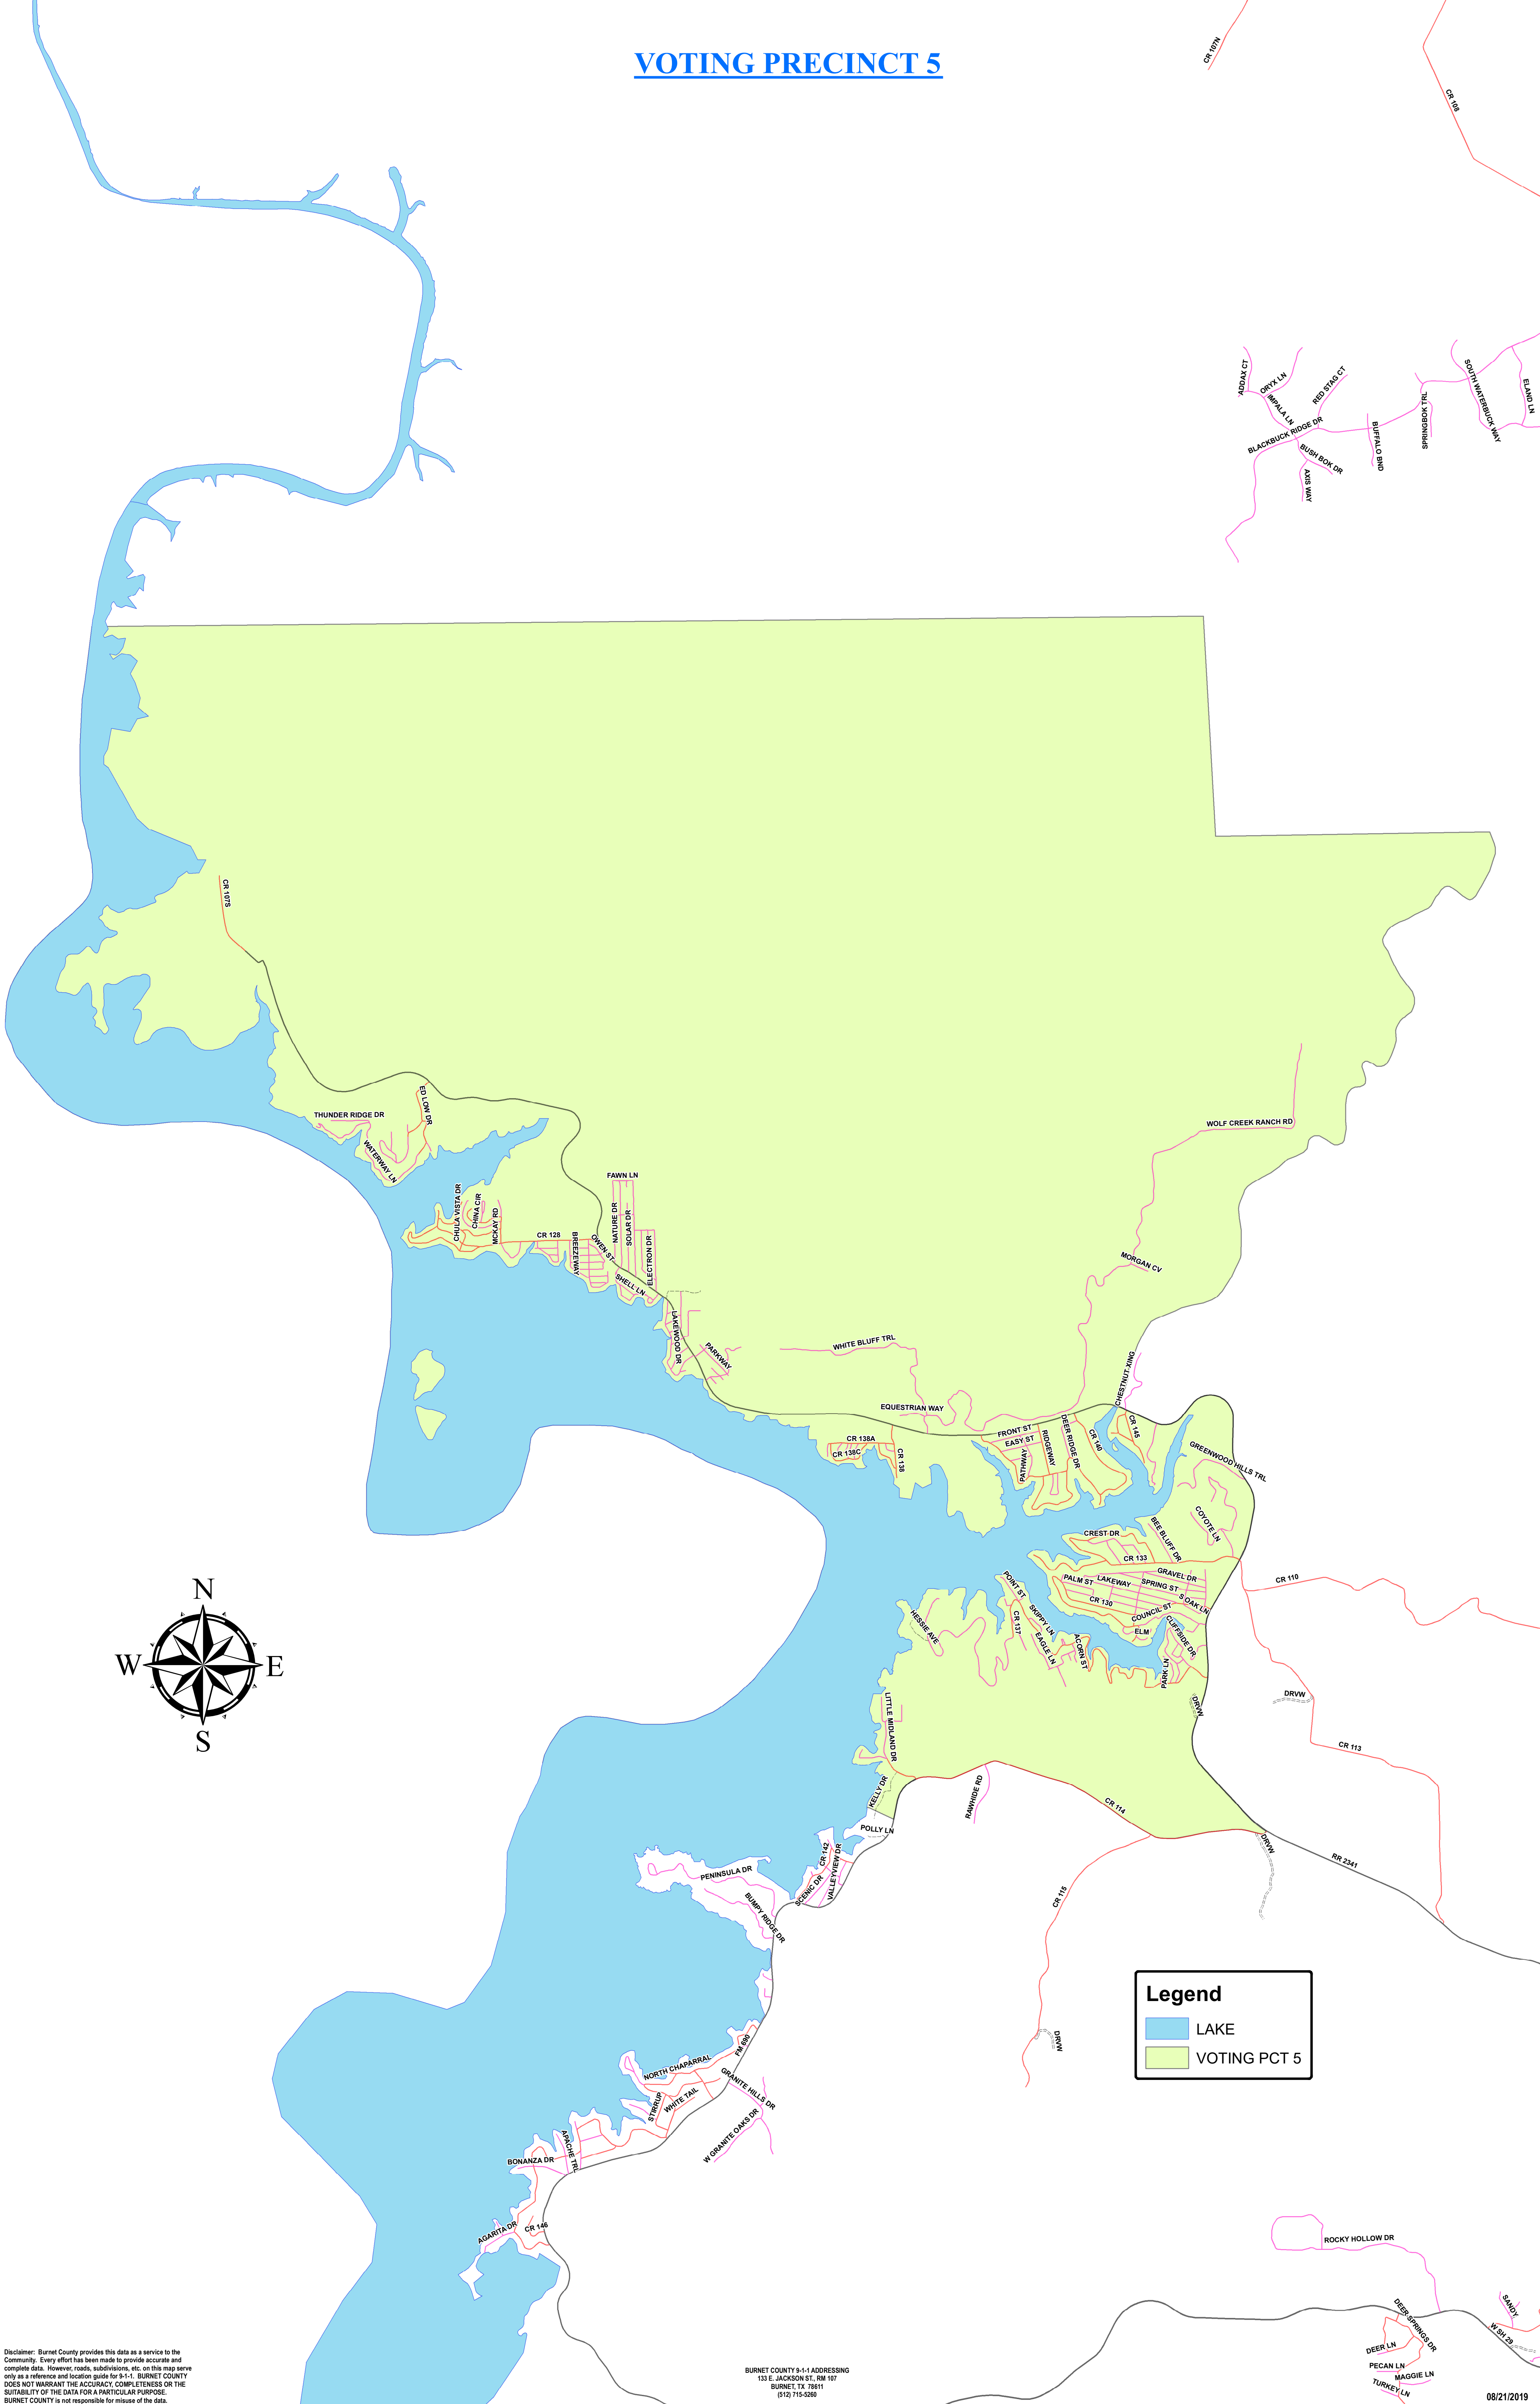

VOTING PRECINCT 5

Legend

- LAKE
- VOTING PCT 5

BURNET COUNTY 9-1-1 ADDRESSING
133 E. JACKSON ST., RM 107
BURNET, TX 78611
(512) 715-5286