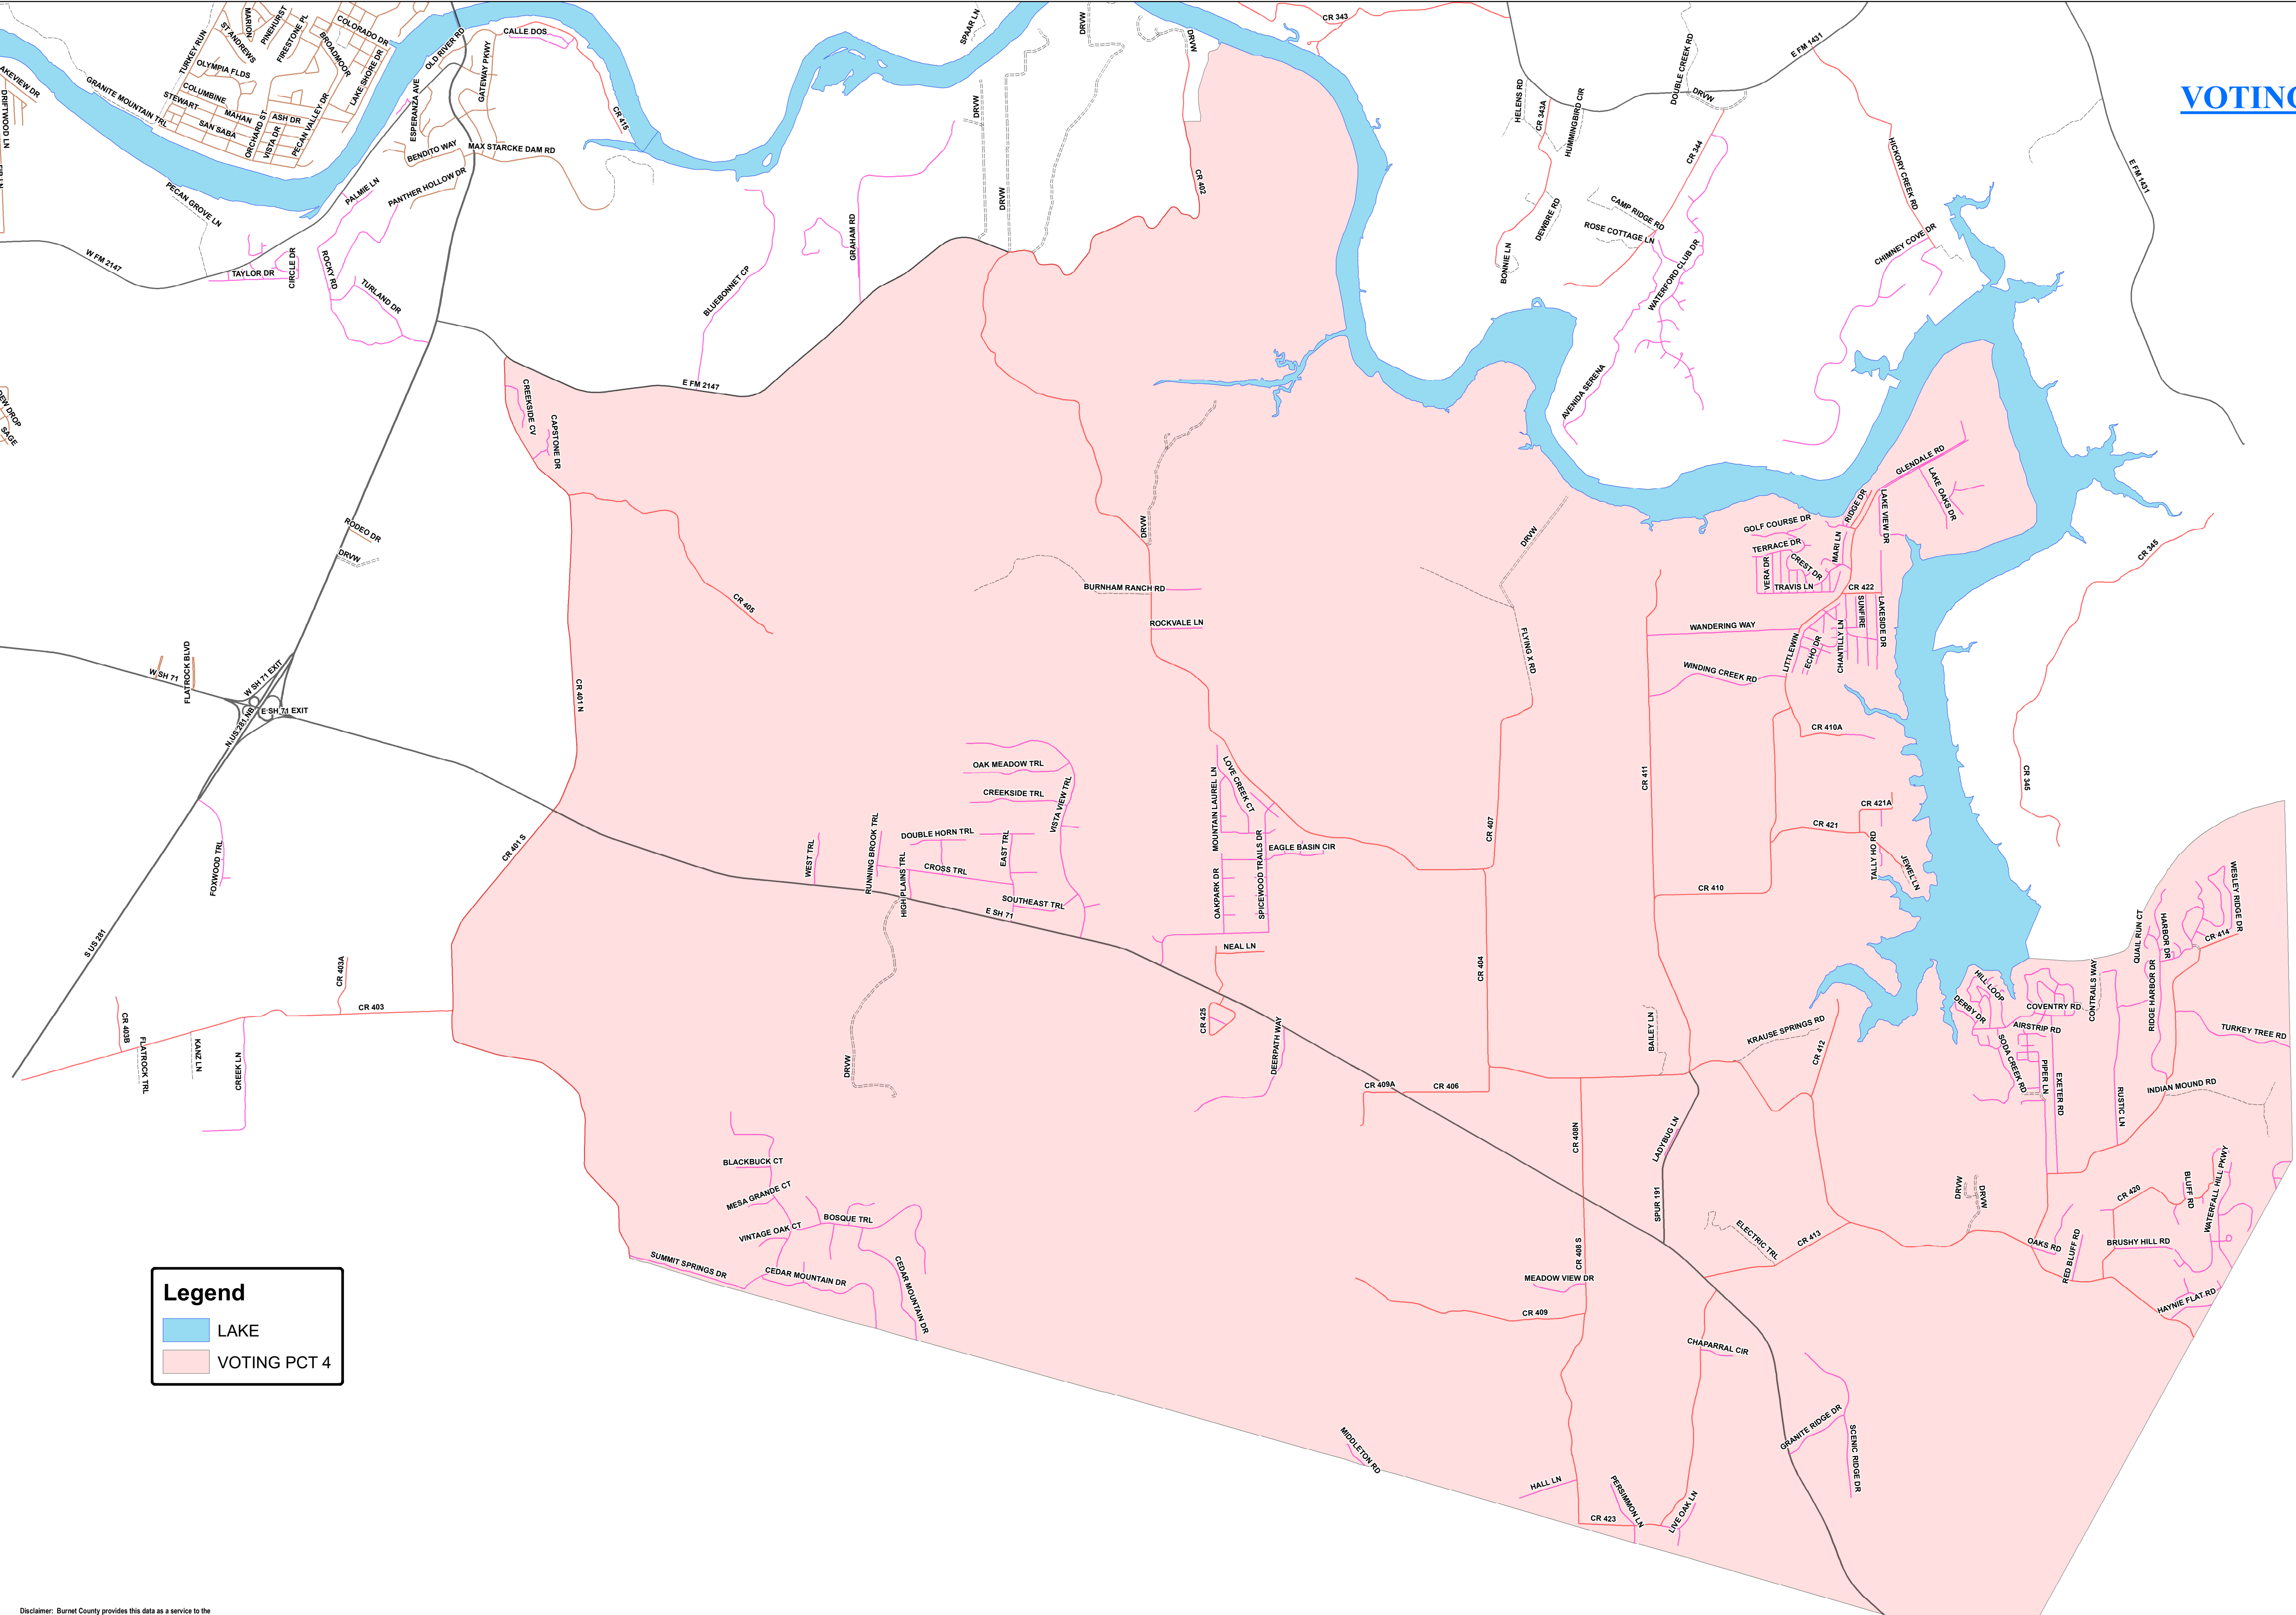

VOTING PRECINCT 4

Legend

- LAKE
- VOTING PCT 4