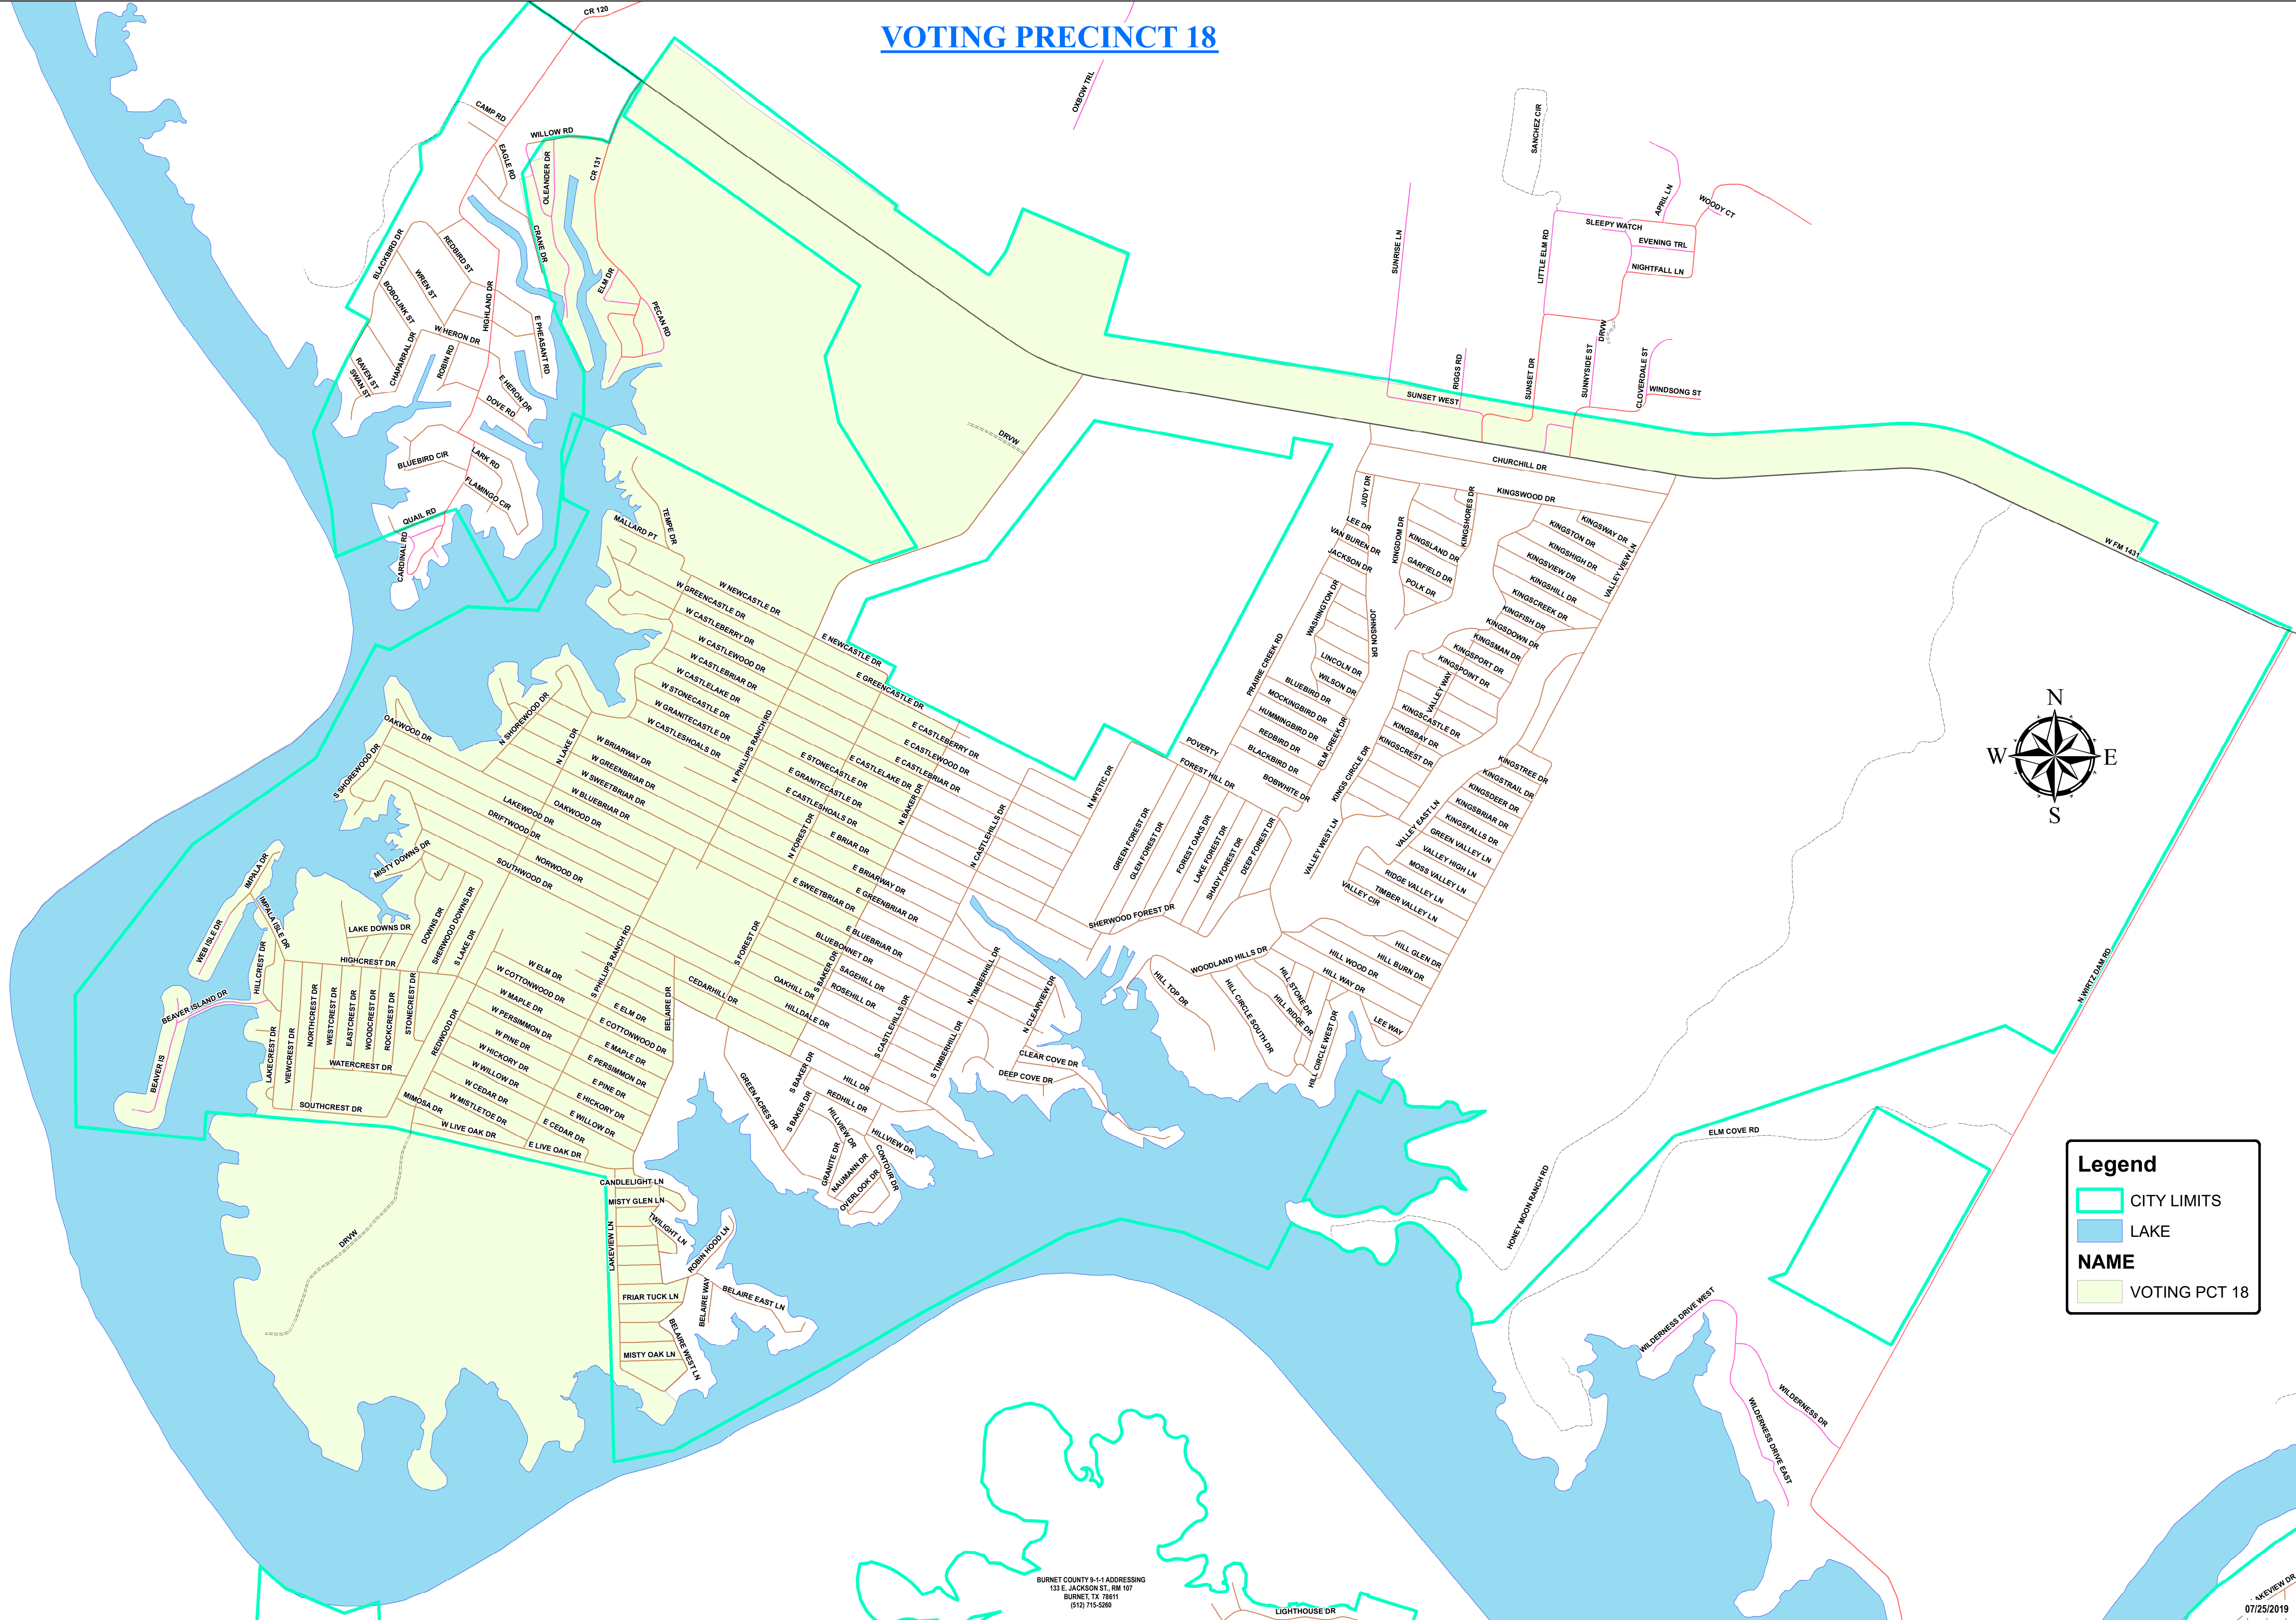

VOTING PRECINCT 18

Legend

- CITY LIMITS
- LAKE
- **NAME**
- VOTING PCT 18