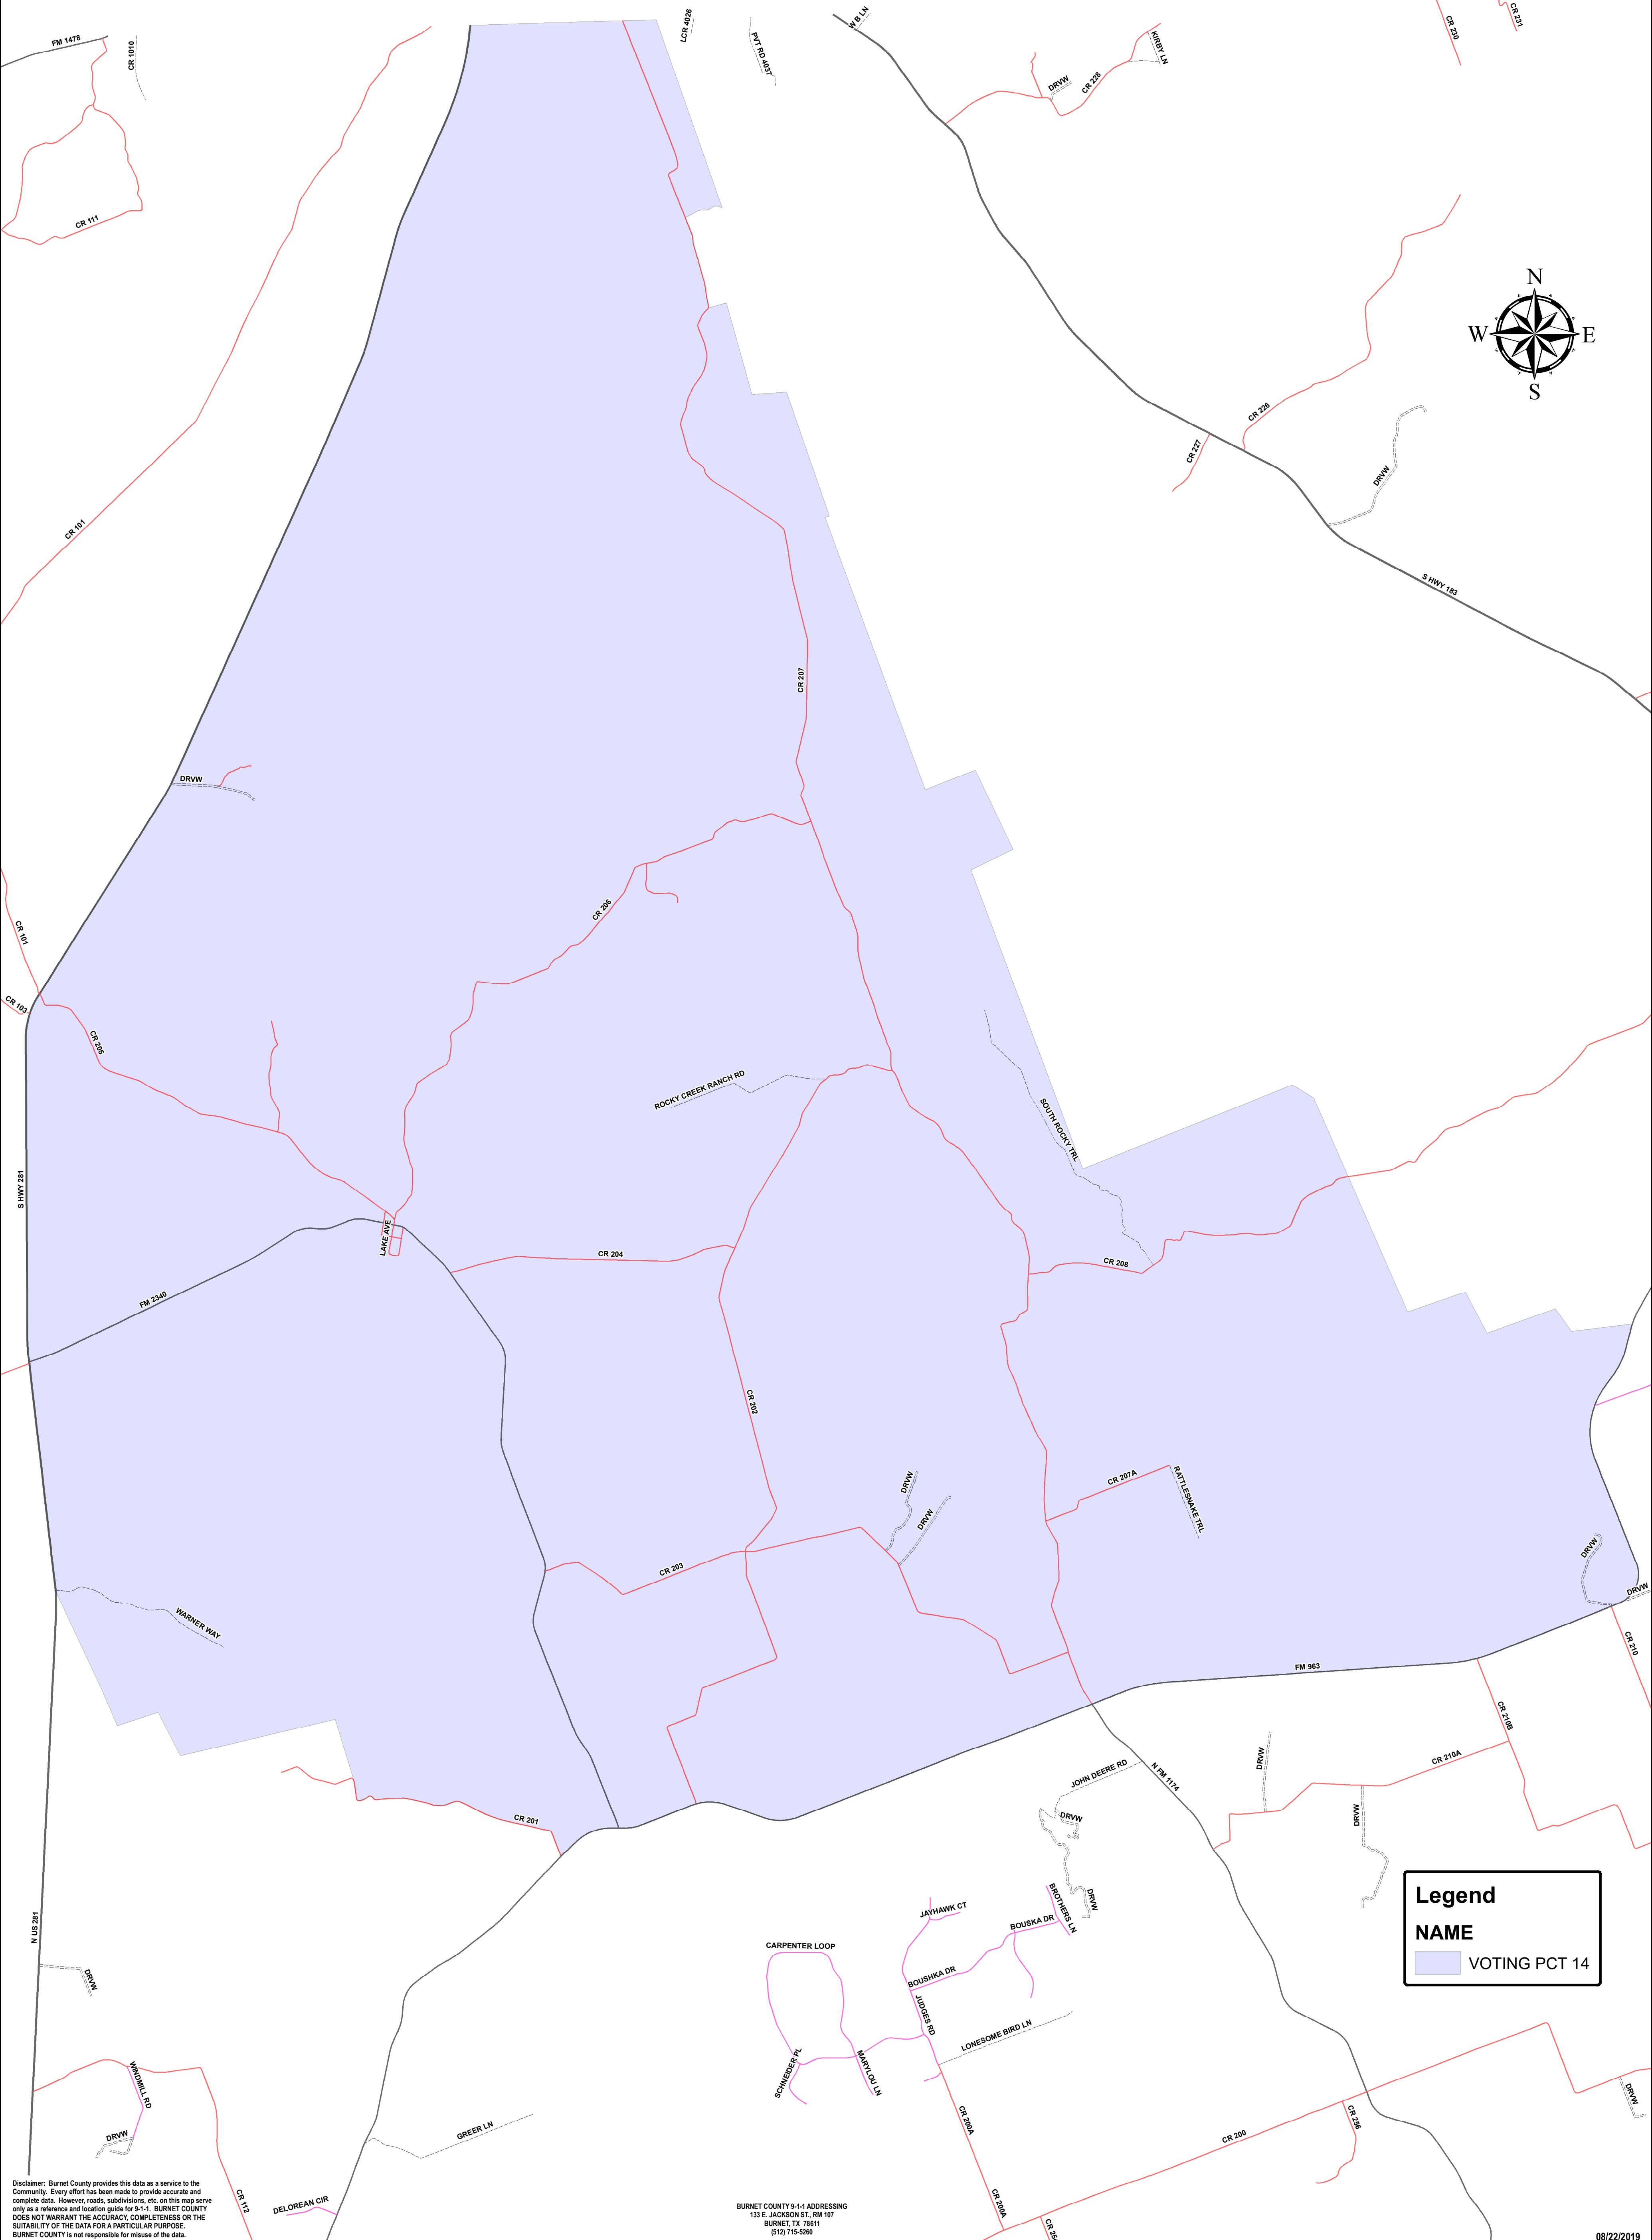

VOTING PRECINCT 14

Legend	
NAME	
	VOTING PCT 14