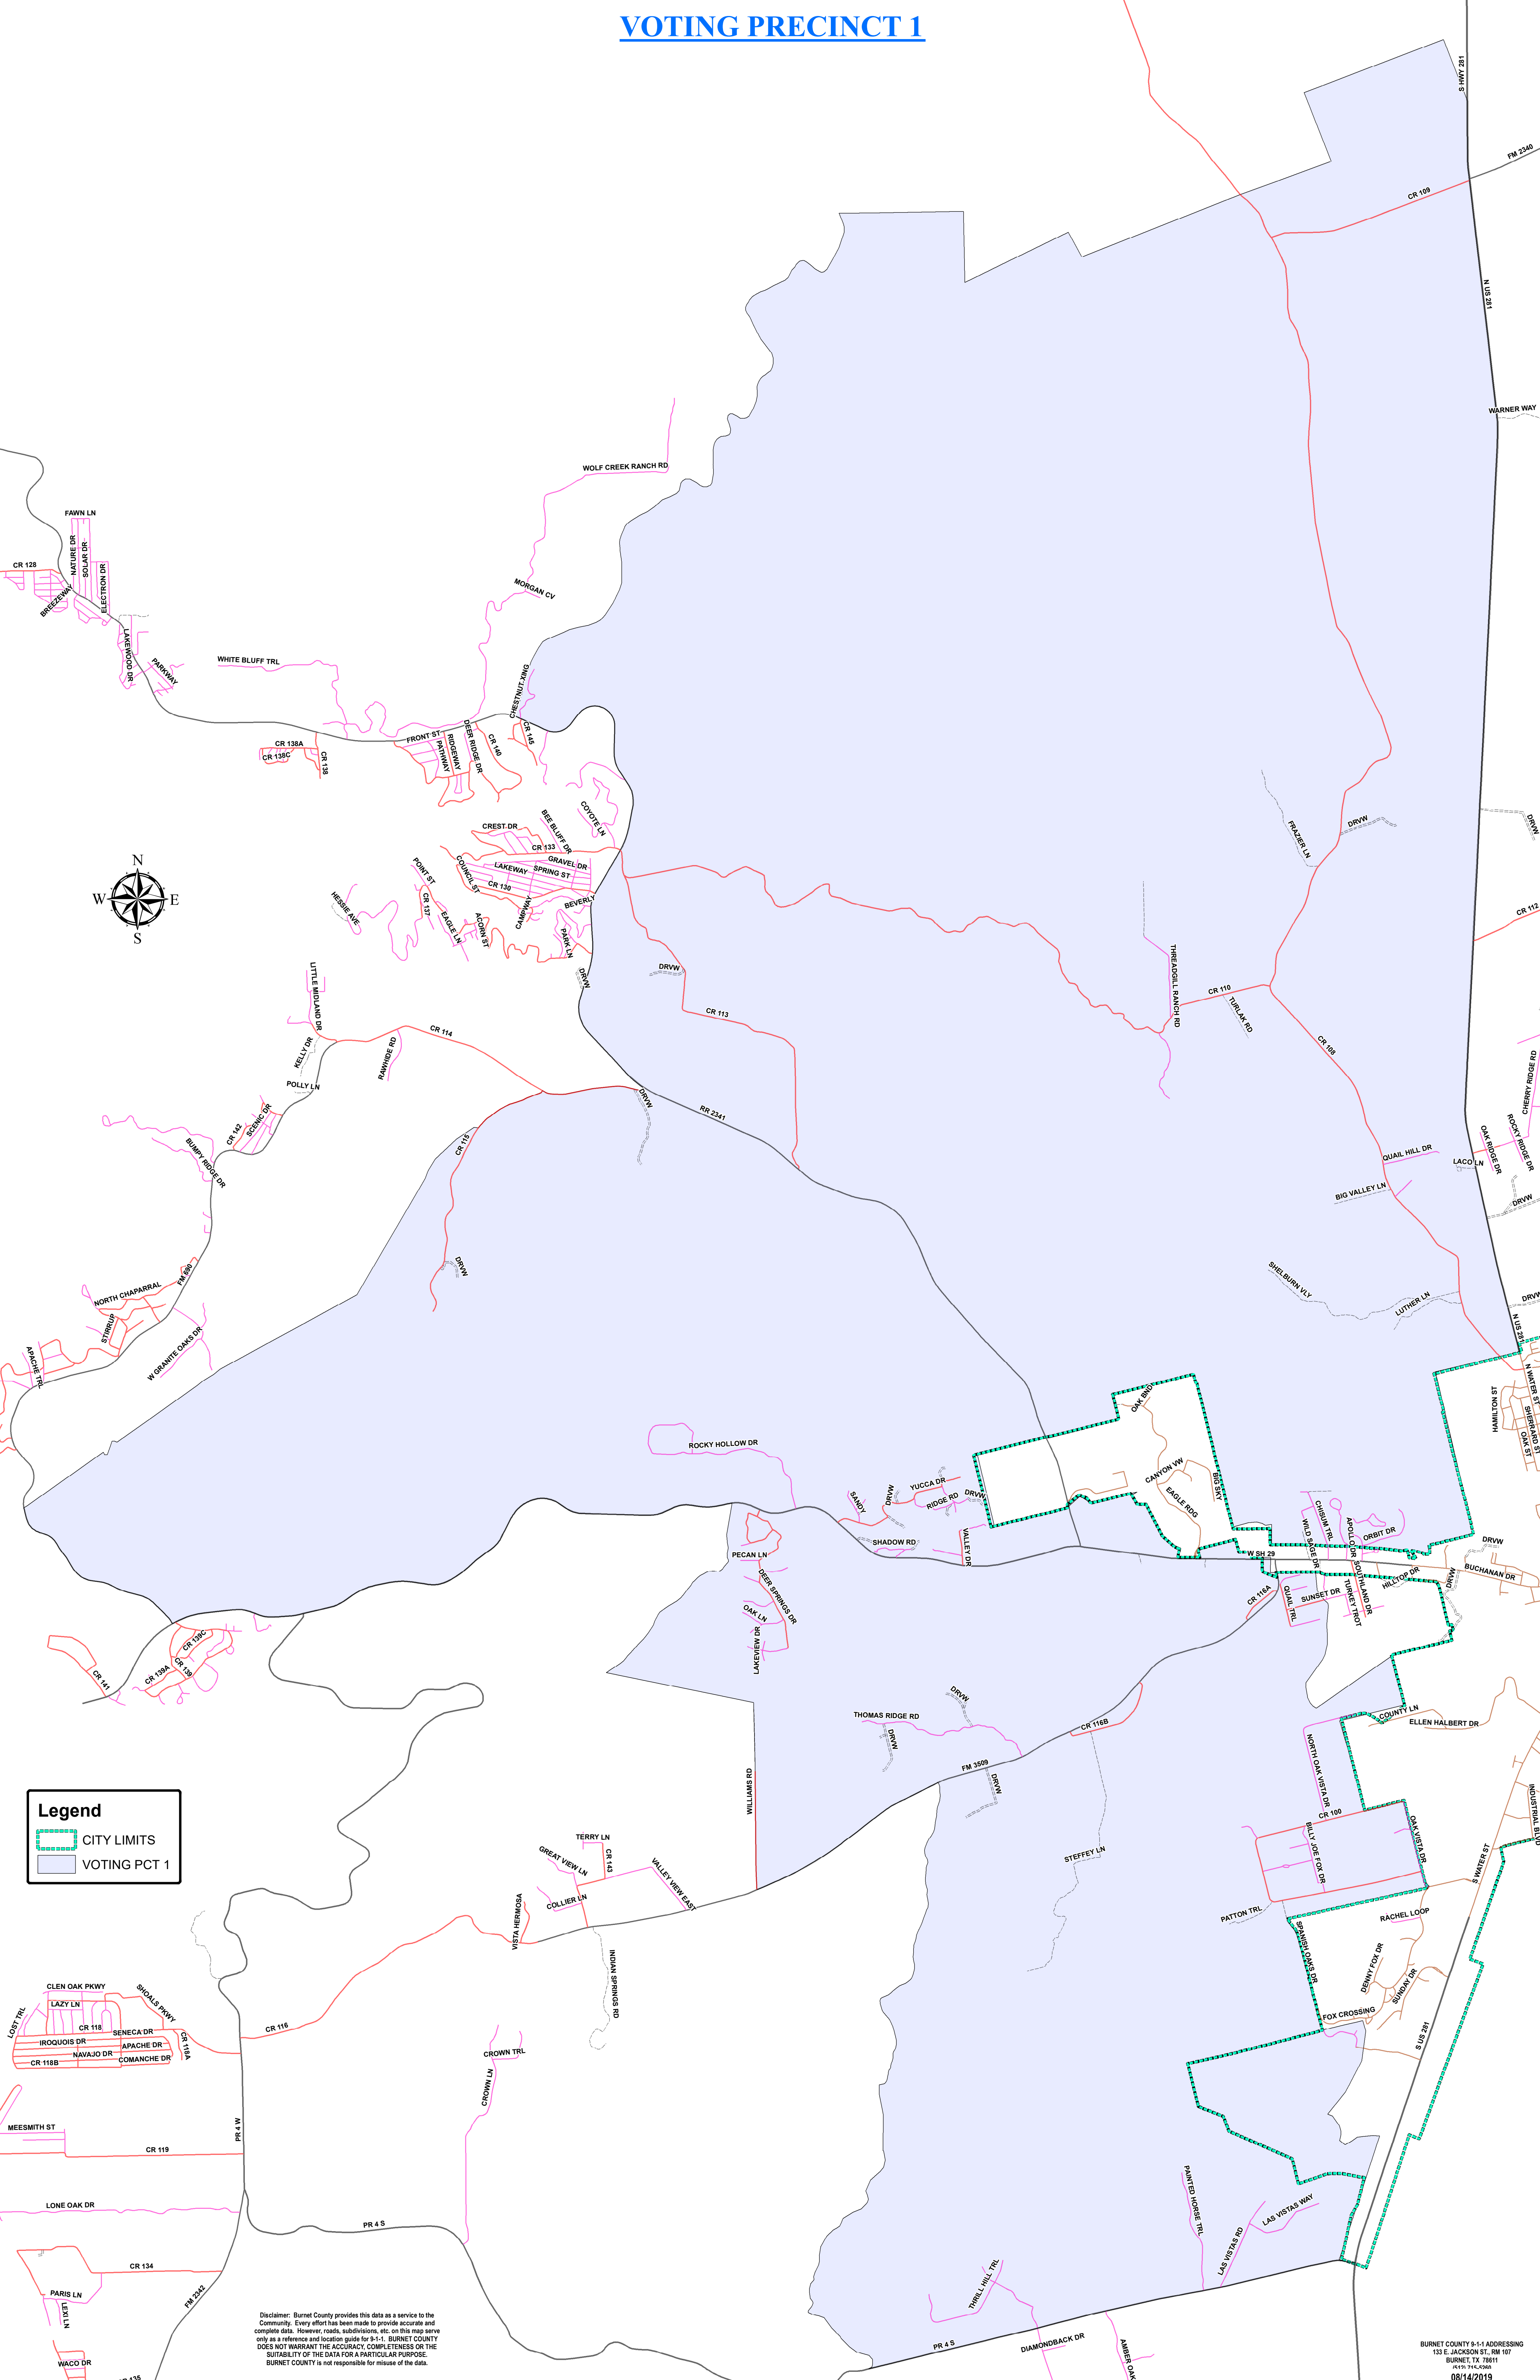

VOTING PRECINCT 1

Legend

- CITY LIMITS
- VOTING PCT 1