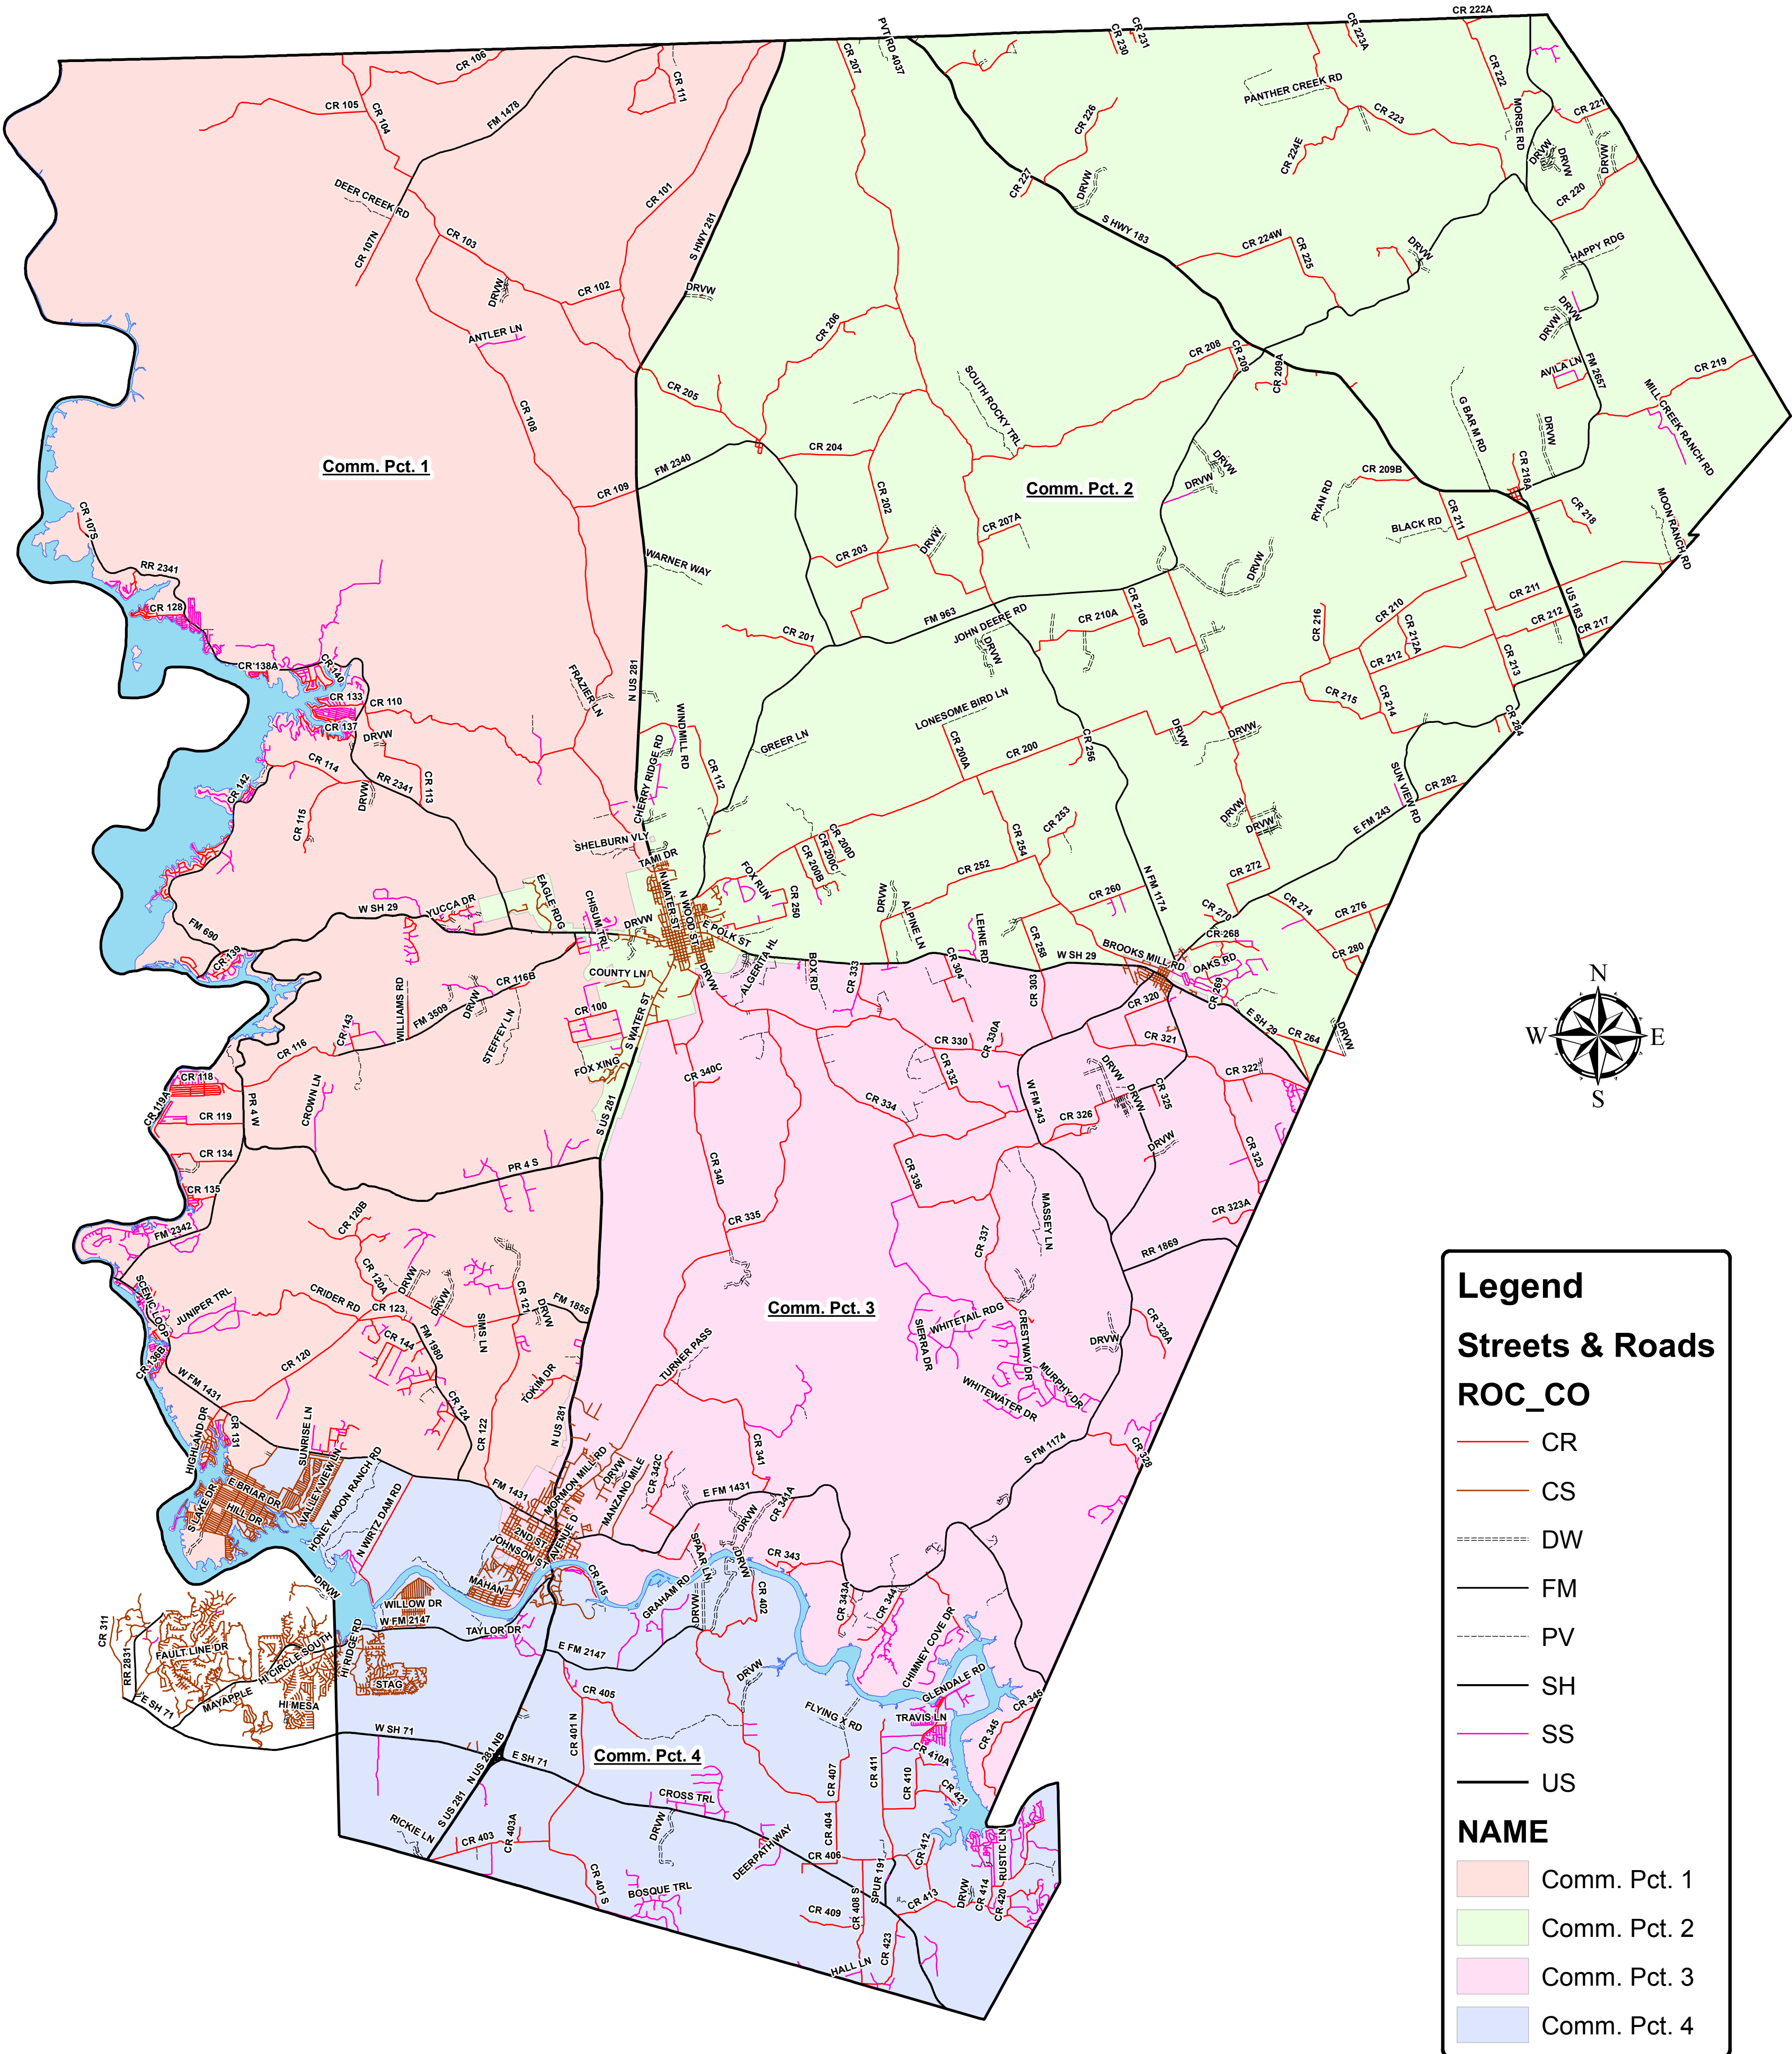

COMMISSIONER PRECINCTS MAP

Legend

Streets & Roads

ROC_CO

- CR
- CS
- - - DW
- FM
- - - PV
- SH
- SS
- US

NAME

- Comm. Pct. 1
- Comm. Pct. 2
- Comm. Pct. 3
- Comm. Pct. 4